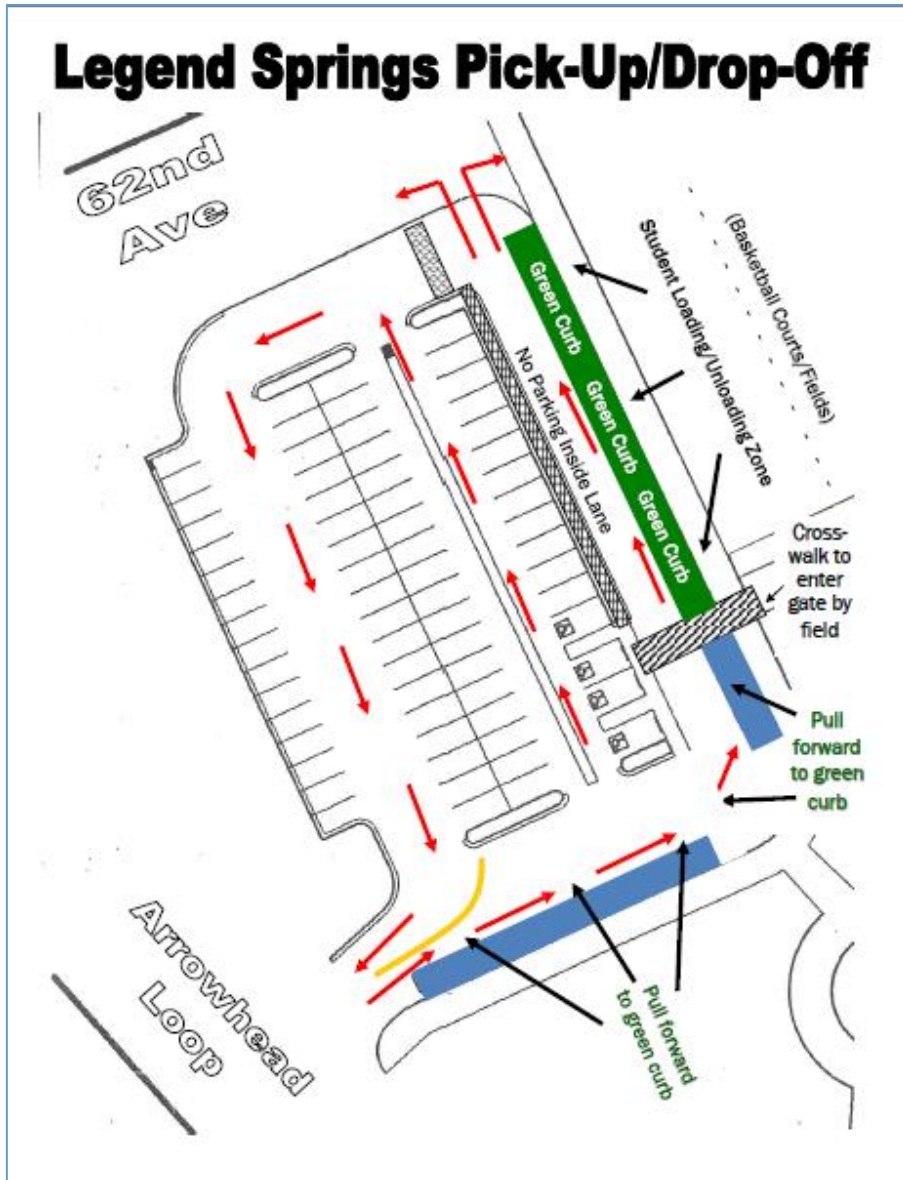

## PARENT PICK UP/DROP OFF AREA

Several parents have written to me about the dangerous conditions in the main parking lot on the south side of the school. Some parents are blocking entrance into the lot and parking at the edges of the entrance and exits to prohibit vehicles from turning or even seeing to pull out. Please pull all the way into the lot and make sure students have everything ready to exit the vehicle rather than gathering things from the trunk or finishing homework in the car or putting on shoes, etc.

- ♦ For the safety of all, especially the children, please follow the one-way parking flow system for pick-up and drop-off in the south parking lot located on the corner of North Arrowhead Loop and North 62<sup>nd</sup> Avenue.

- ♦ Parents are NOT permitted to stop their vehicle and pick students up on Arrowhead Loop Road.

- ♦ Students should exit and enter the car curbside ONLY

ON GREEN CURB.

- ♦ Students should cross streets only in marked crosswalk areas with a crossing guard.

- ♦ The parking lot in front of the administration building is NOT a pick-up or drop-off zone. The curb in front of the office has been deemed a no parking zone and the curb on Arrowhead Loop Road, so please do not park there as you could be ticketed by the Glendale Police Department.