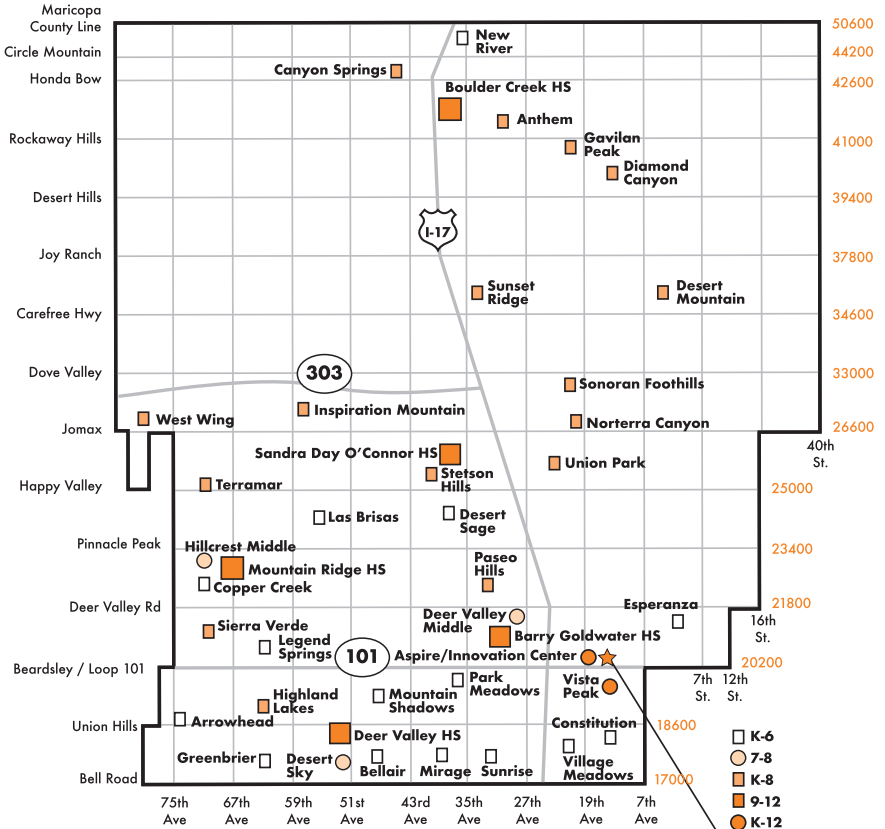

# DEER VALLEY

Unified School District

**DISTRICT OFFICE**  
 20402 North 15th Avenue  
 623.445.5010

revised 7.1.22 | map not to scale