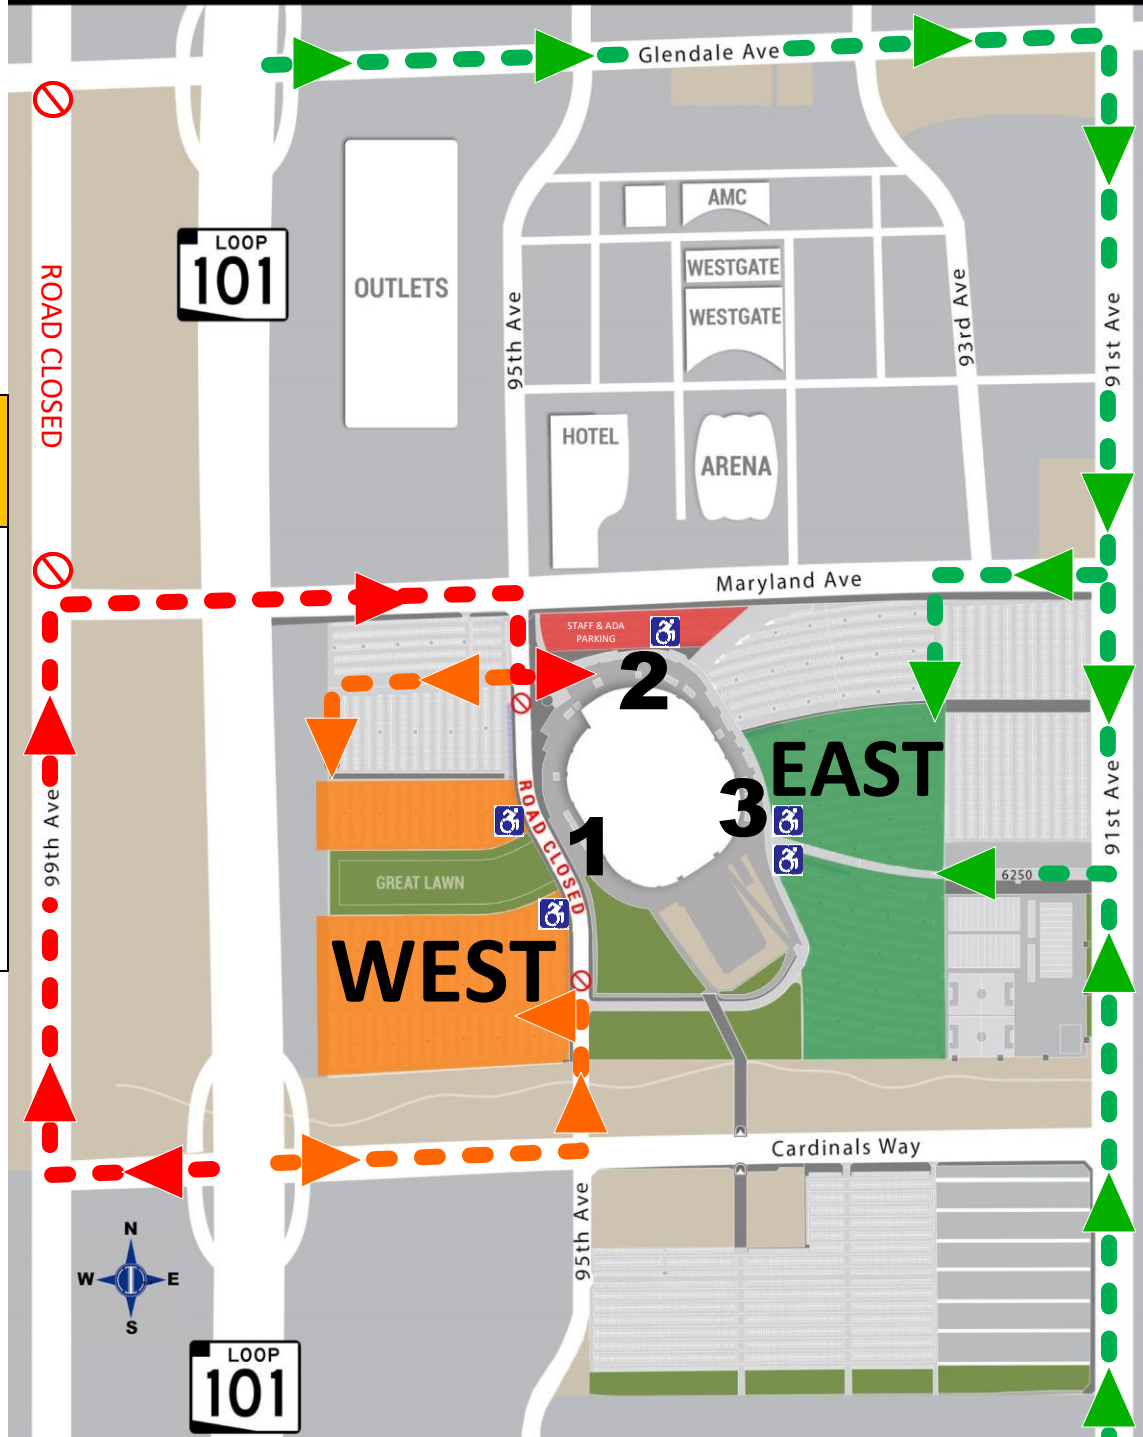

State Farm STADIUM

DEER VALLEY SCHOOL DISTRICT

EVENT PARKING MAP

WEST PARKING (OPEN TIMES)

- 05/16/22**
SANDRA DAY O'CONNOR
(11:30 AM – 3:00 PM)
- BOULDER CREEK**
(5:00 PM – 8:30 PM)
- 05/17/22**
MT. RIDGE
(11:30 AM – 3:00 PM)

EAST PARKING (OPEN TIMES)

- 05/16/22**
DEER VALLEY
(2:30 PM – 6:00 PM)
- 05/17/22**
BARRY GOLDWATER
(2:30 PM – 6:00 PM)

DATE	SCHOOL	CEREMONY	PARK IN	ENTER AT	DATE	SCHOOL	CEREMONY	PARK IN	ENTER AT
5/16/2022	SANDRA DAY O'CONNOR	1:30 PM	WEST	Gate 1	5/17/2022	MT. RIDGE	1:30 PM	WEST	Gate 1
5/16/2022	DEER VALLEY	4:30 PM	EAST	Gate 3	5/17/2022	BARRY GOLDWATER	4:30 PM	EAST	Gate 3
5/16/2022	BOULDER CREEK	7:00 PM	WEST	Gate 1					

**** DOORS OPEN 1-HOUR BEFORE CEREMONY****
PLEASE DO NOT ARRIVE EARLIER THAN 1-HOUR PRIOR TO DOORS