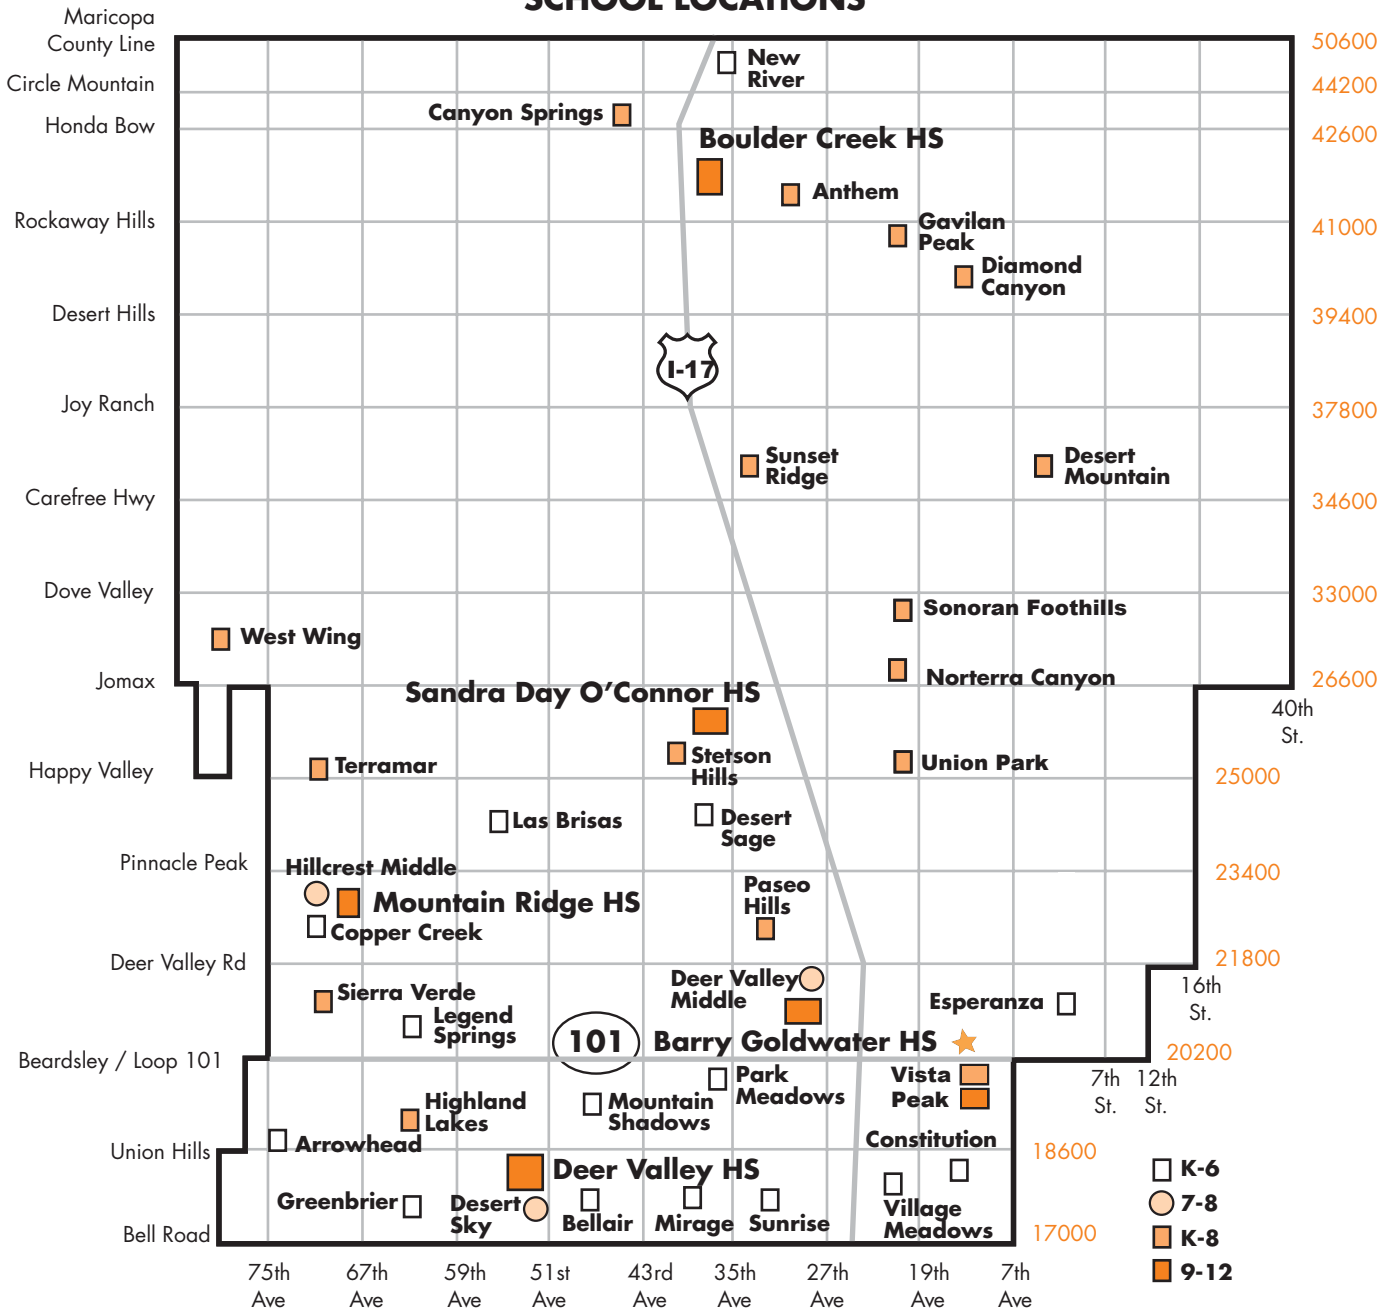

DEER VALLEY

Unified School District

Deer Valley Unified School District SCHOOL LOCATIONS

★ **District Office**
20402 North 15th
Avenue 623.445.5000