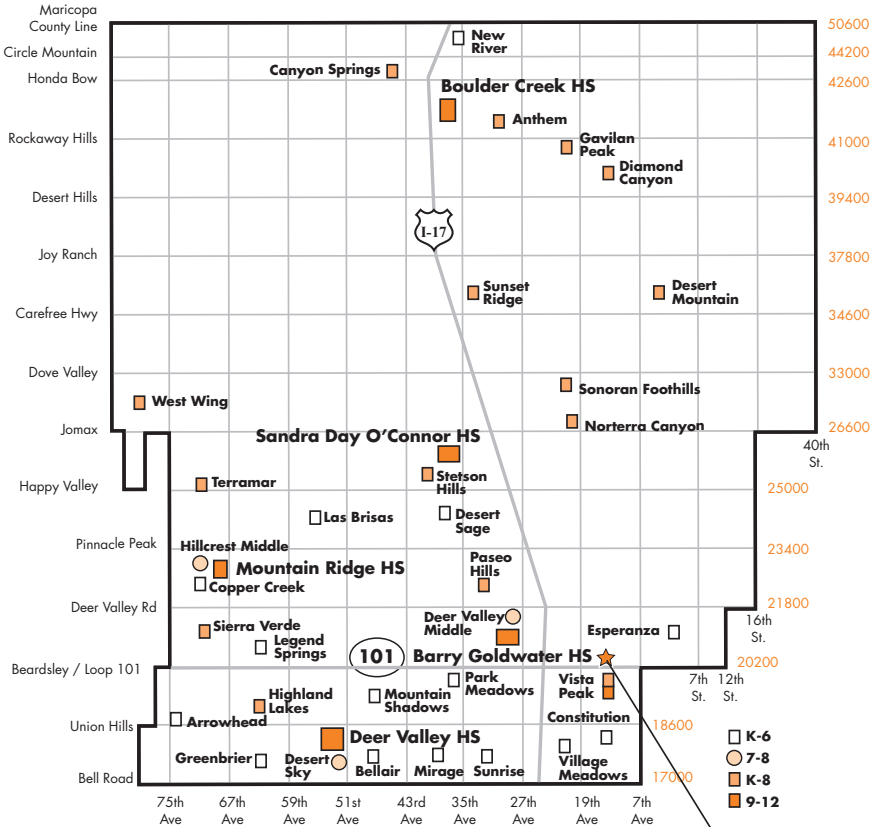

DEER VALLEY

Unified School District

revised 8.2.2017 | map not to scale

DISTRICT OFFICE
 20402 North 15th Avenue
 623.445.5000